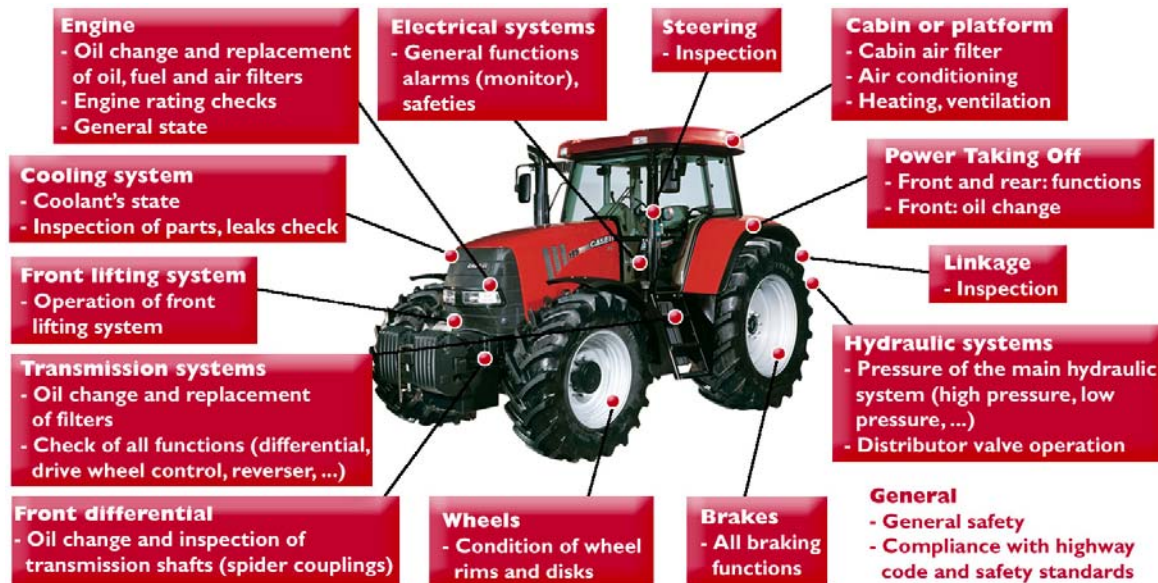

With our best regards.

M. Ellis

Medwyn Ellis

Workshop

Phone: 01766 530 555

Offers Expire January 2009

These are the components that are checked during the **WINTER SERVICE**:

We know every aspect of your equipment. This is why certain other operations may be necessary, depending on the accessories installed and what you use the equipment for.